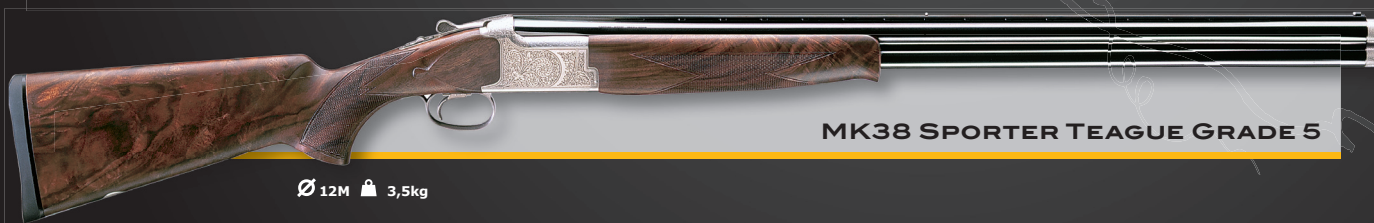

# IT'S TIME TO GET SERIOUS

NOTHING COMES CLOSE TO MIROKU QUALITY AND VALUE

**MK38 GRADE 1 AJUSTABLE STOCK**

Ø 12M 🗝 3,65kg

**MK38 TRAP GRADE 5**

Ø 12M 🗝 3,5kg

**MK38 SPORTER TEAGUE GRADE 5**

Ø 12M 🗝 3,5kg

The MK38 Trap gun is an established performer in all the various trap disciplines at the very highest levels. It is available in a range of two different Grades (1 and 5) reflecting the quality and figuring of the wood and the engraving style. Responding to the needs of many shooters who are unhappy with a stock measurement "off the shelf", Miroku has introduced the MK38 Adjustable. This gun features a stock with a comb that can be moved both up and down and left and right, allowing any shooter to achieve a customised fit.